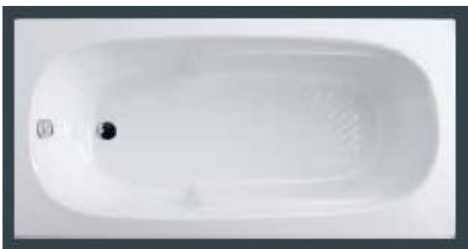

BATHTUBS – SHOWERTRAYS – SPA – BATHCABINS " Cast Acrylic "

****** Please, ask for further information / info@moderatom.com***